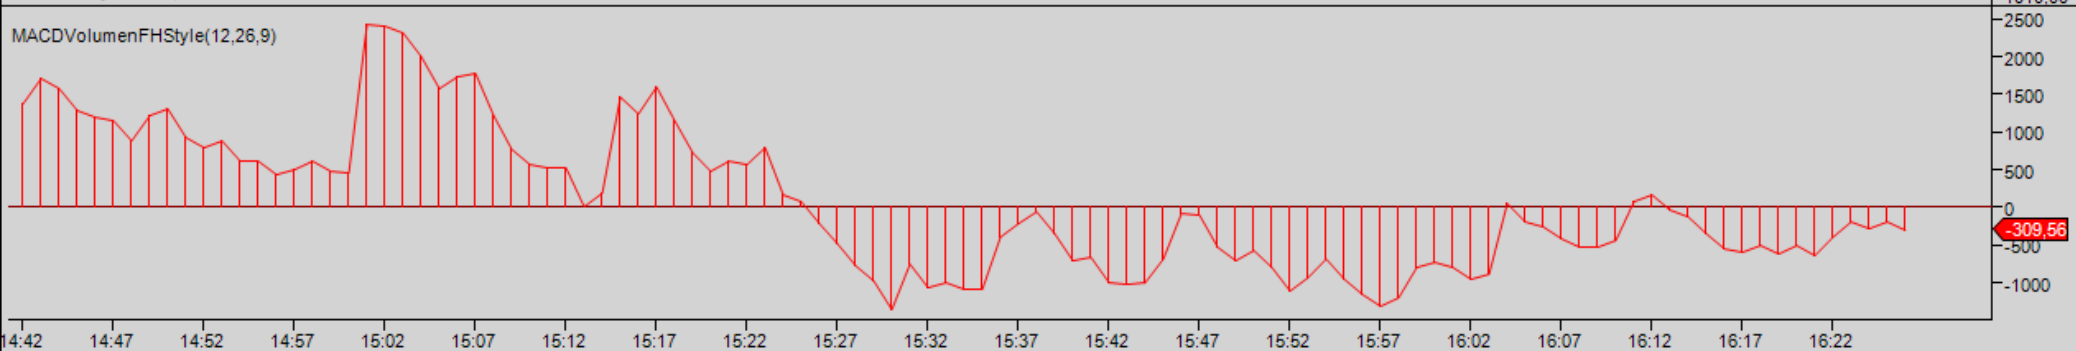

ES 09-09 26/08/2009 (1 Min)

BarTimer

© 2009 NinjaTrader, LLC

Time remaining = 00:00:24

MACDVolumenFHStyle(12,26,9)

14:42 14:47 14:52 14:57 15:02 15:07 15:12 15:17 15:22 15:27 15:32 15:37 15:42 15:47 15:52 15:57 16:02 16:07 16:12 16:17 16:22