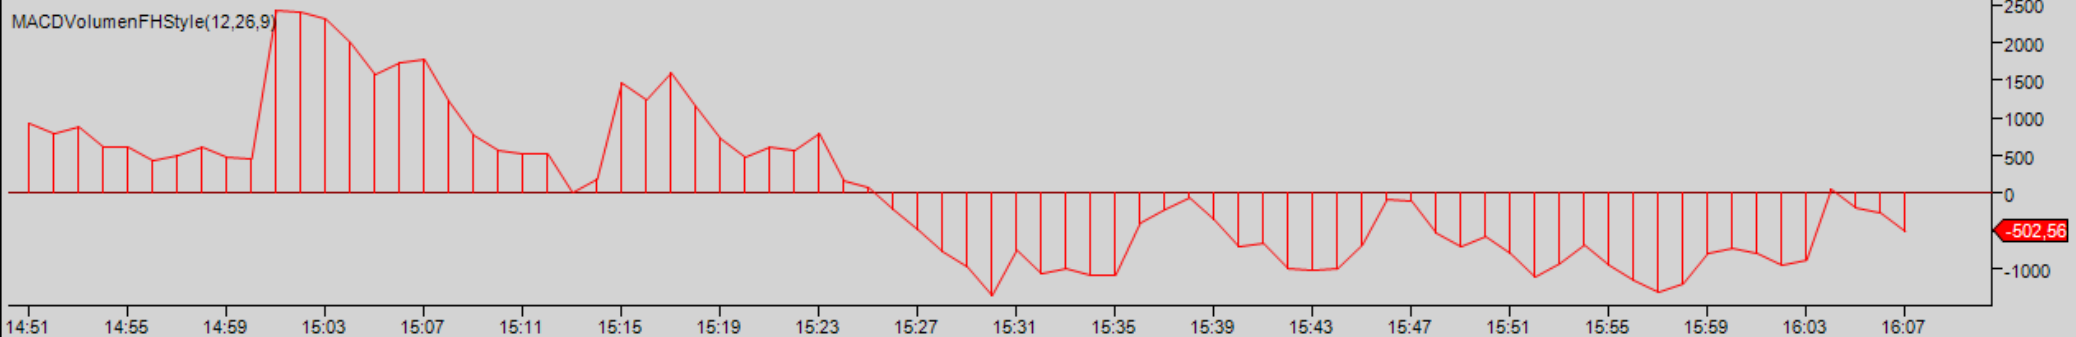

ES 09-09 26/08/2009 (1 Min)

BarTimer

© 2009.NinjaTrader, LLC

Time remaining = 00:00:40

MACDVolumenFHStyle(12,26,9)

-502,56